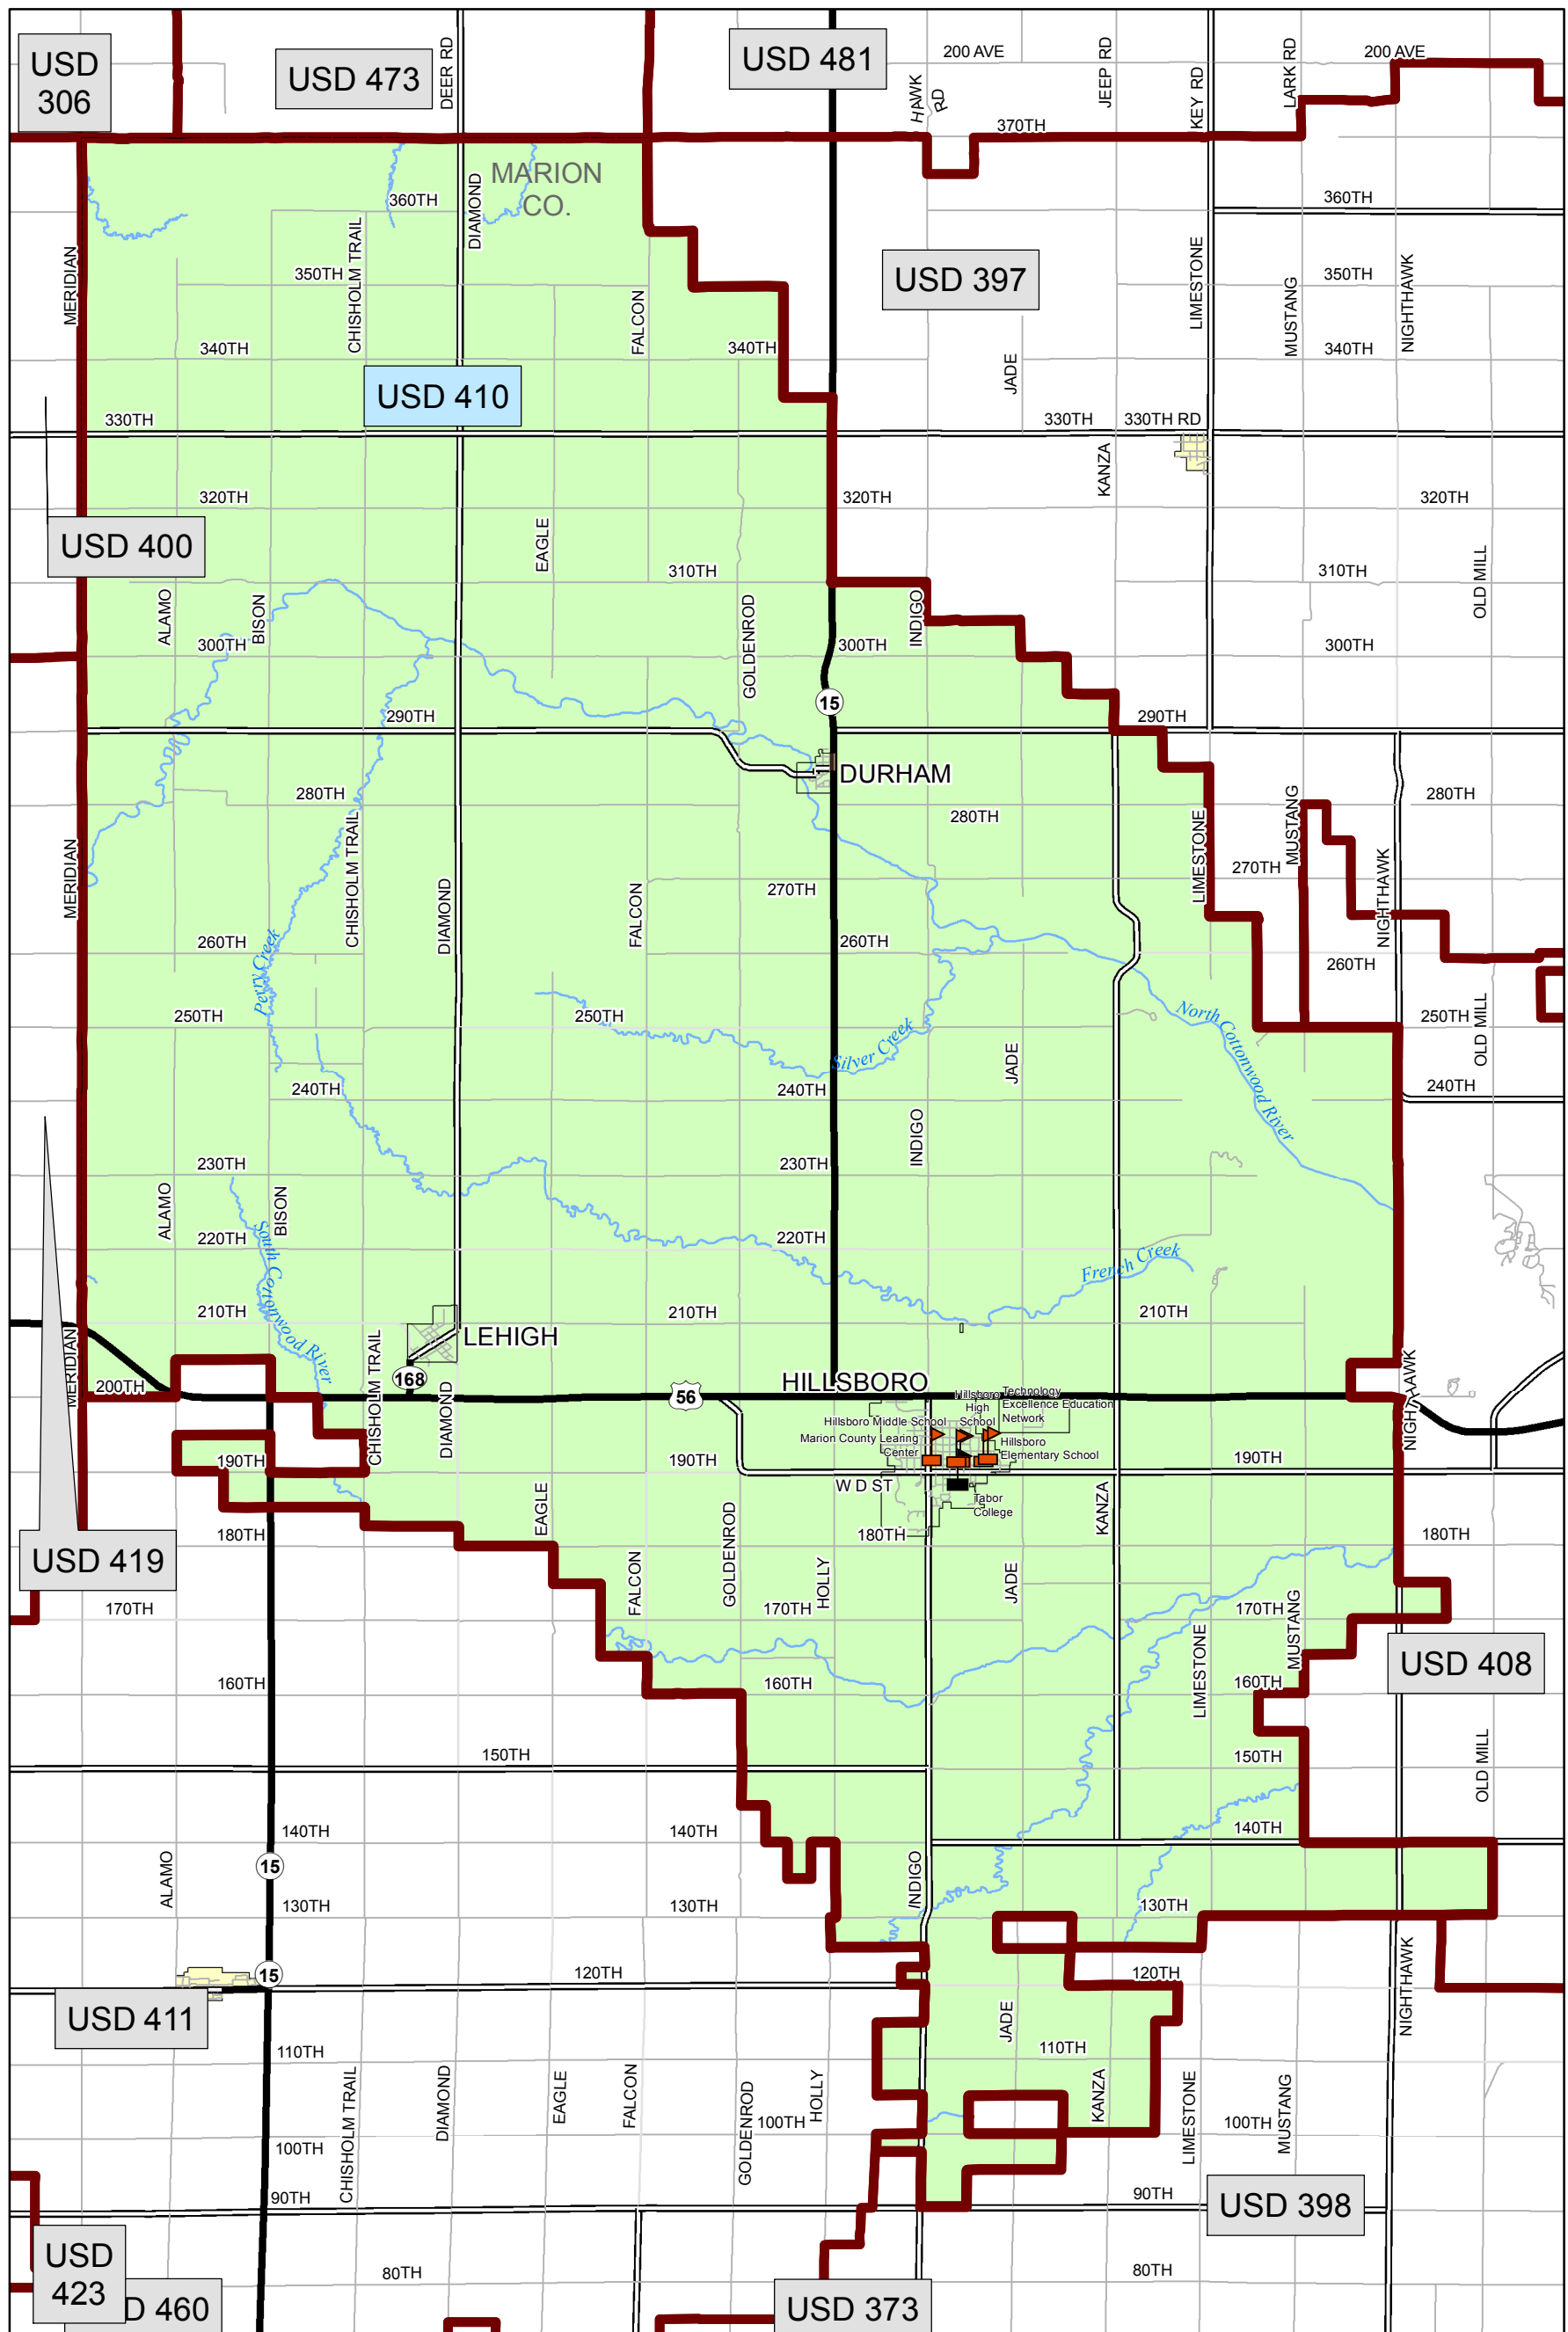

# USD 410 District Map

PREPARED BY THE  
**KANSAS DEPARTMENT OF TRANSPORTATION**  
**BUREAU OF TRANSPORTATION PLANNING**

MAP CREATED TUESDAY, FEBRUARY 12, 2013

KDOT makes no warranties, guarantees, or representations of accuracy of this information and assumes no liability for errors or omissions.

-  Primary/Secondary School
-  Post Secondary School